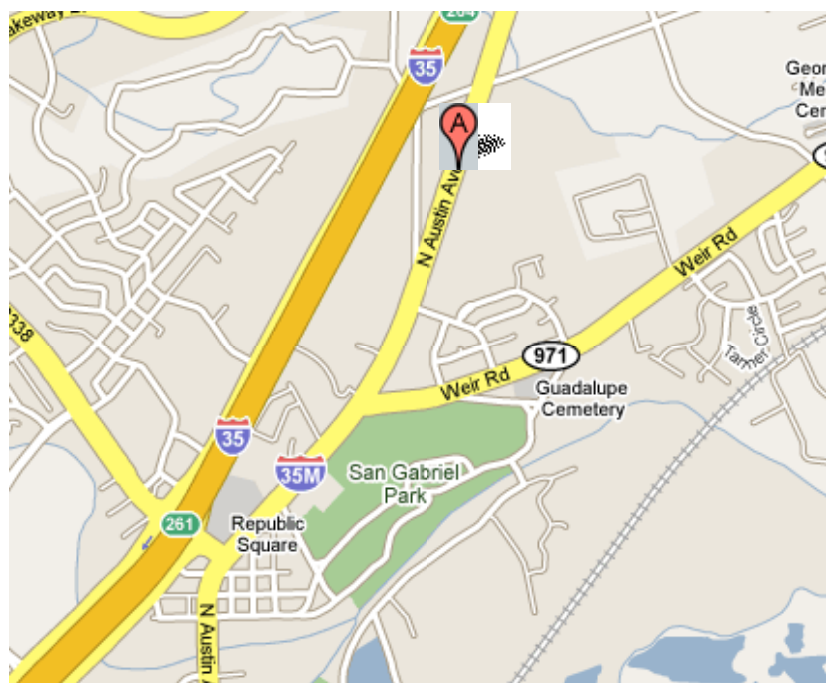

## Maps and Directions :: Athletic Complex & Birkelbach Field

**Athletic Complex & Birkelbach Field**  
**(Behind Georgetown High School)**  
**2275 N. Austin Avenue**  
**Georgetown, Texas 78626**

[View Larger Map](#)

### Directions:

- Coming from I-35, take the RM 2338 (Williams Drive) exit and go east on Williams Drive.
- Williams Drive ends in a T intersection at Austin Avenue. Turn left onto Austin Avenue (Business I-35).
- The Georgetown High School Campus will be approximately one mile north on the right side of Austin Avenue. Landmarks you will pass prior to reaching the PAC include the Georgetown Recreation Center and the intersection with FM 971.
- **VISITORS' SIDE:** Just past Parkview Place Apartments on Austin Avenue, turn right into the Performing Arts Center parking lot. Continue around behind the Performing Arts Center to access the athletic complex.